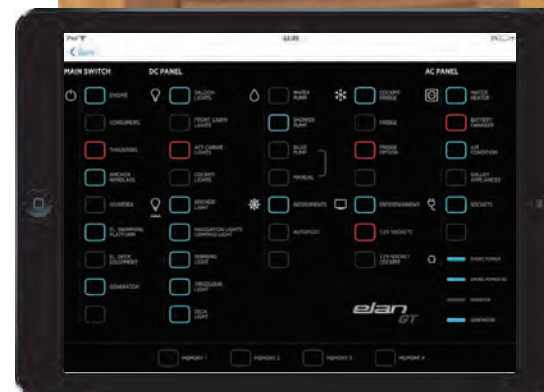

SIMARINE

NEREIDE

SMART POWER PANEL
with Integrated Battery and Tank Monitoring System

THE MOST ADVANCED POWER PANEL
ON THE MARINE MARKET.

FEATURES

Safety of Analog, Comfort of Digital

Scene Settings

Remote Management via iPad

Single Piece Waterproof 3D Aluminum Front

Modular and User-Replaceable Electronic Backend

AC | DC | Remote Main Switches

Low Power Consumption - < 200mA

STANDARD INSTALLATION IN PREMIUM YACHT

elan
GT5

DAME
CATEGORY
WINNER 2017
METSTRADE AMSTERDAM

Download on the
App Store

NEREIDE

SMART LIGHT SWITCHES